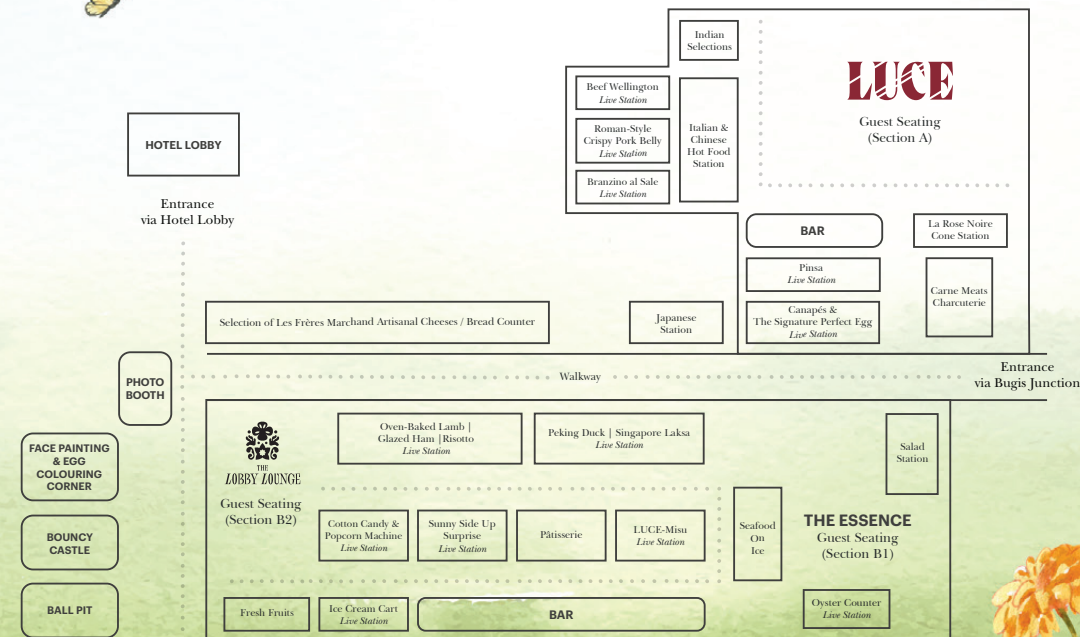

INTERCONTINENTAL[®]
SINGAPORE

Easter in Bloom

Easter Sunday Big Brunch

Sunday, 20 April 2025
12:30pm to 3:30pm

Step into the blooming wonderland this Easter, as *LUCE*, *The Lobby Lounge* and *Man Fu Yuan* jointly present yet another extravagant Easter showcase, featuring close to **300 Easter-themed delights** and **10 live stations** for a theatrical experience that spans across level one of the hotel premises. Spanning across *LUCE* and *The Lobby Lounge*, be transported into a realm intricately adorned with vibrant spring blooms, lush greenery, and charming Easter-themed décor, creating a truly immersive experience reminiscent of a springtime garden party.

The little ones can partake in an **Easter Egg Hunt** with chances to win attractive prizes such as a one-night stay in Classic Room with breakfast for two (worth \$595nett) and dining vouchers worth up to \$150; indulge in fun-filled activities such as **face painting** and **balloon sculpting**, and enjoy supervised play in the children's corner. The **2.6-meter indoor bouncy castle** and **ball pit** promise to make the Easter Sunday Big Brunch an enchanting experience for the younger guests.

Easter in Bloom Easter Sunday Big Brunch
20 April 2025 | 12:30pm - 3:30pm (last pour at 3:00pm)

Adults
\$288++ per adult with free-flow Champagne, Mimosa, Aperol Spritz, Bellini, beers, selected wines, soft drinks and juices
\$208++ per adult with free-flow soft drinks and juices

Children
\$158++ per child (6 to 11 years old)
\$118++ per child (3 to 5 years old)

EASTER IN BLOOM
EASTER SUNDAY BIG BRUNCH MAP

Level 1, InterContinental Singapore

Scan to learn more

CONNECT WITH US

Receive latest updates, promotions and offers at
InterContinental Singapore by liking and following us.
Tag us for a chance to be featured!